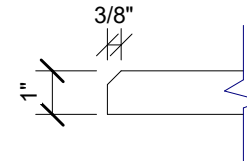

1 SIDE VIEW
1" = 1' 0"

2 EDGE DETAIL
3" = 1' 0"

3 PLAN VIEW
1" = 1' 0"

4 END VIEW
1" = 1' 0"

123 Columbia Court N. Chaska, MN 55318
www.acousticalsurfaces.com
1-800-854-2948

PRODUCT LINE: 1" Envirocoustic Design Panels - 2ft x 4ft - Beveled Edge - Uphill