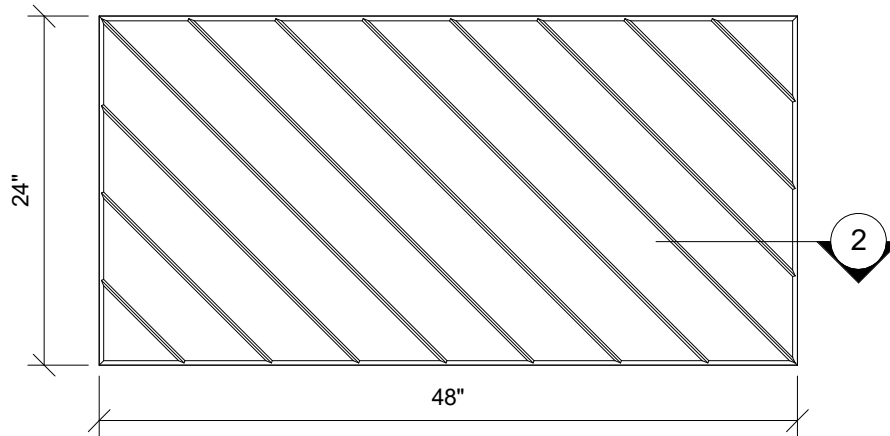

1 SIDE VIEW
1" = 1' 0"

2 EDGE DETAIL
3" = 1' 0"

3 PLAN VIEW
1" = 1' 0"

4 END VIEW
1" = 1' 0"

123 Columbia Court N. Chaska, MN 55318
www.acousticalsurfaces.com
1-800-854-2948

PRODUCT LINE: 1" Envirocoustic Design Panels - 2ft x 4ft - Beveled Edge - Uphill